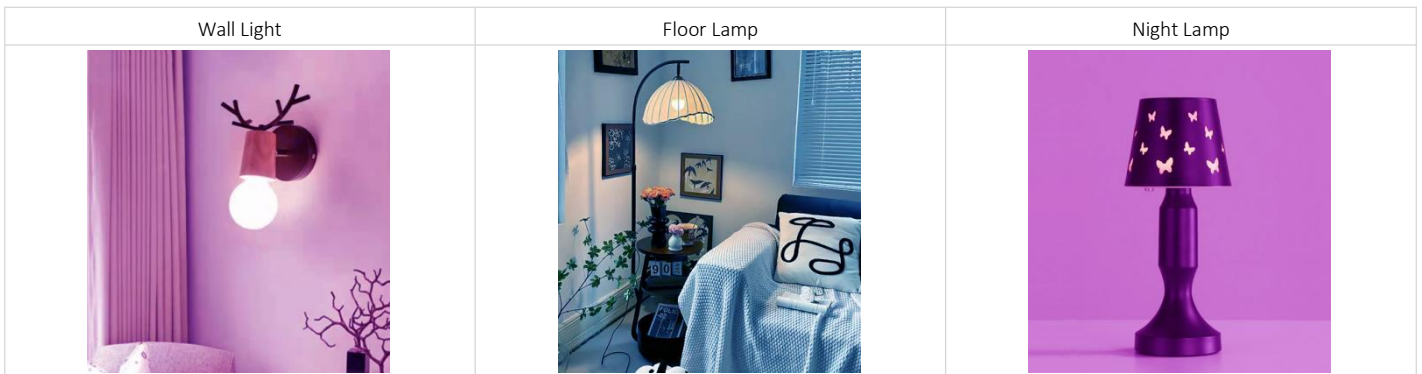

A19 Color Changing Bulb

Feature

- ✓ Automatic color change without any device to control it
- ✓ E26/E27/B22 lamp base are optional
- ✓ Plastic coated aluminum lamp body
- ✓ Long Lifetime
- ✓ Easy to assemble
- ✓ High Brightness

Application

RGB lightbulb widely used in home lighting, kindergarten decoration, Christmas, New Year, Valentine's Day, birthday party decoration, party lanterns, restaurants, theme park and bars etc.

Model	Power	Lumen	Color Temperature	Size	Base	Beam Angle	CRI	Voltage
LED-A/RGB BULB	3W	-	COLOR CHANGING	60*107	E26/E27/B22	200°	≥80	110 / 230V
LED-A/RGB BULB	5W	-	COLOR CHANGING	60*107	E26/E27/B22	200°	≥80	110 / 230V