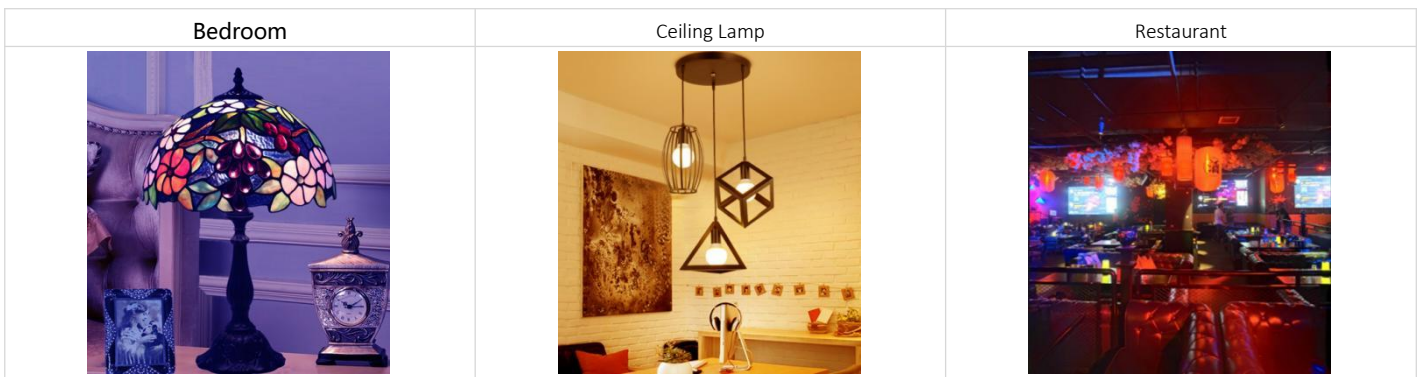

A19 Color Changing Bulb

Feature

- ✓ Automatic color change without any device to control it
- ✓ E26/E27/B22 lamp base are optional
- ✓ Plastic coated aluminum lamp body
- ✓ Long Lifetime
- ✓ Easy to assemble
- ✓ High Brightness

Application

RGB lightbulb widely used in home lighting, kindergarten decoration, Christmas, New Year, Valentine's Day, birthday party decoration, party lanterns, restaurants, theme park and bars etc.

Model	Power	Lumen	Color Temperature	Size	Base	Beam Angle	CRI	Voltage
LED-A/RGB BULB	3W	-	COLOR CHANGING	60*107	E26/E27/B22	200°	≥80	110 / 230V
LED-A/RGB BULB	5W	-	COLOR CHANGING	60*107	E26/E27/B22	200°	≥80	110 / 230V